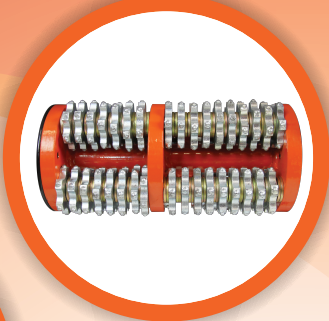

### Main Features

- Drum Ø 220 mm
- Adjustable grinding depth
- Light weight, can be easily transport upstairs or in vehicles
- Heavy duty professional equipment 220v - 240v, easy to plug in on every jobsite

Premium Quality

Product Details			
Power	2.2kw	Heads	Drum 220mm
Voltage	220v - 240v	Grinding Width	220mm
Motor	2.2kw 50Hz	Speed	1400rpm/min
Diameter	430mm	Net Weight	106kg

Premium Quality

Quality Schneider Electric